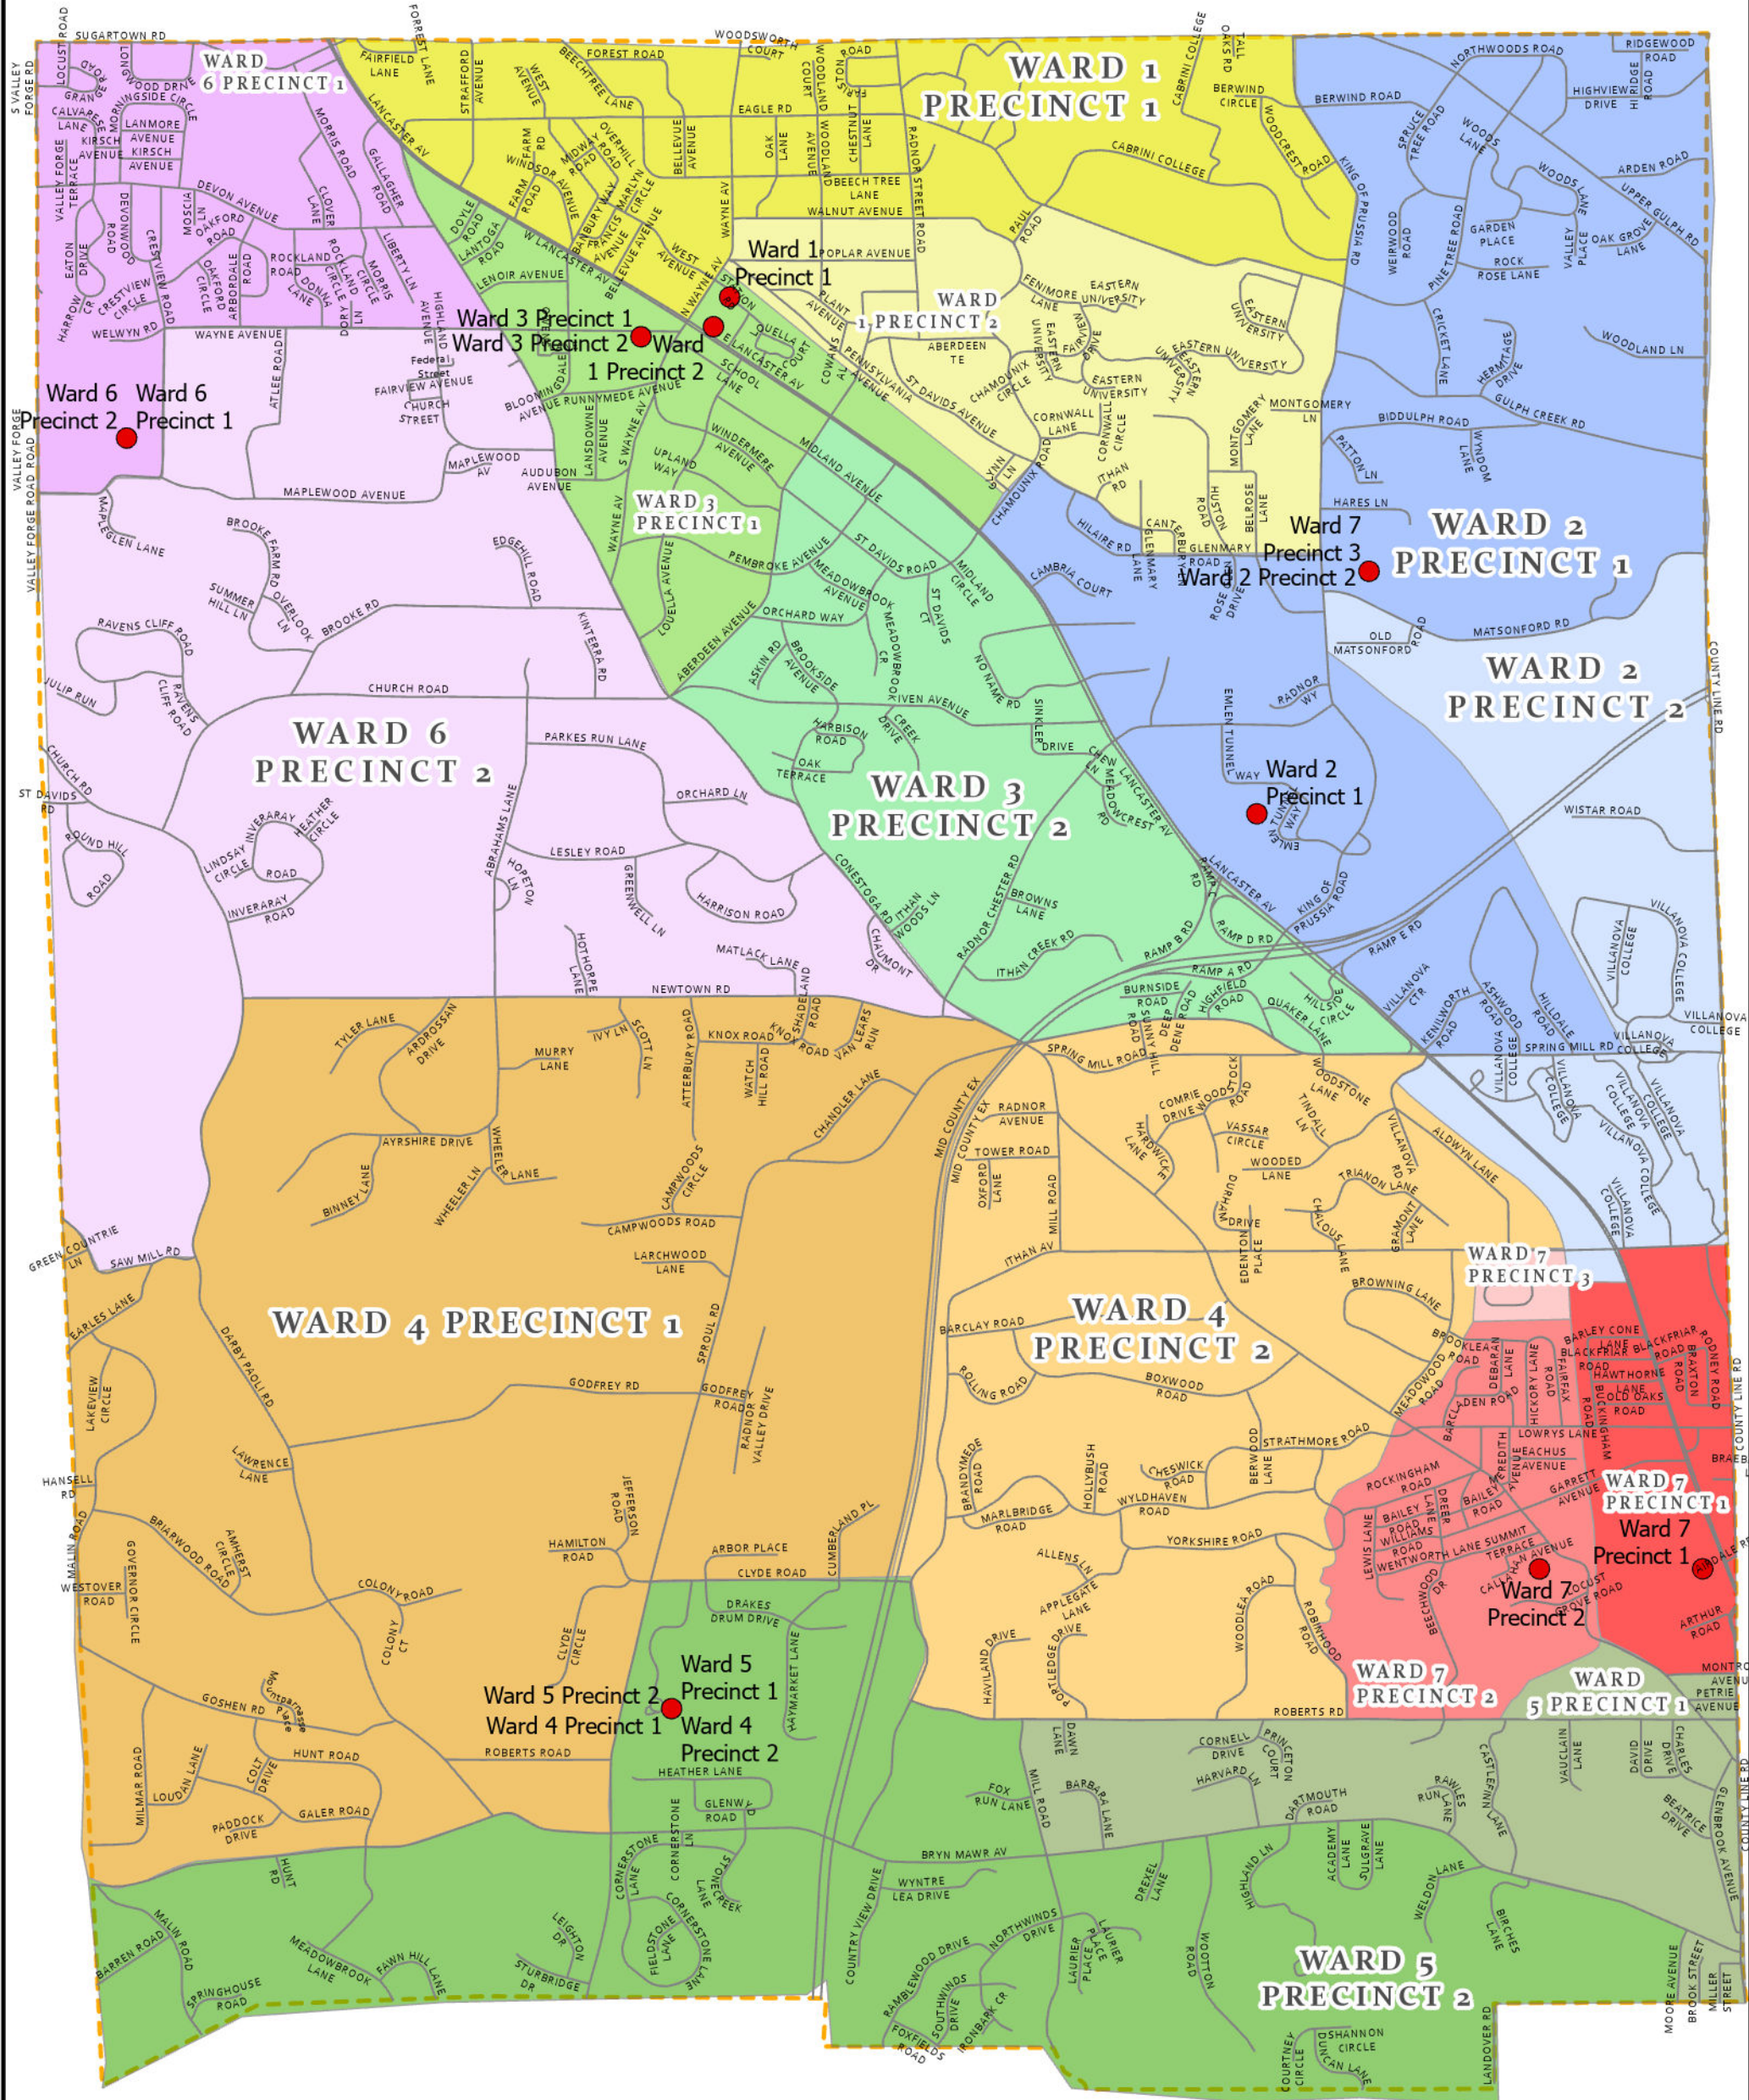

Voting Locations and Wards

Poll_Ward	Poll_Preci	Poll_Locat	Poll_Addre	Poll_Ward	Poll_Preci	Poll_Locat	Poll_Addre
1	1	Wayne Senior Center	108 Station Rd; Wayne PA 19087	5	1	Ithan Elementary School	695 Clyde Rd; Bryn Mawr, PA 19010
1	2	Wayne Presbyterian Church	125 E Lancaster Ave; Wayne PA 19087	5	2	Ithan Elementary School	695 Clyde Rd; Bryn Mawr, PA 19010
2	1	Radnor High School	130 King of Prussia Rd; Radnor PA 19087	6	1	Wayne Elementary School	651 W Wayne Ave; Wayne PA 19087
2	2	Radnor Elementary School	20 Matsonford Rd, Wayne, PA 19087	6	2	Wayne Elementary School	651 W Wayne Ave; Wayne PA 19087
3	1	Radnor Memorial Library	114 W Wayne Ave; Wayne, PA 19087	7	1	The Rosemont Plaza Apts	1062 Lancaster Ave; Bryn Mawr, PA 19010
3	2	Radnor Memorial Library	114 W Wayne Ave; Wayne, PA 19087	7	2	St. John's AME Church	930 Conestoga Rd; Bryn Mawr, PA 19010
4	1	Ithan Elementary School	695 Clyde Rd; Bryn Mawr, PA 19010	7	3	Radnor Elementary School	20 Matsonford Rd, Wayne, PA 19087
4	2	Ithan Elementary School	695 Clyde Rd; Bryn Mawr, PA 19010				

0 0.13 0.25 0.5 0.75 1 Miles

* Effective April 2026, Source Delaware County