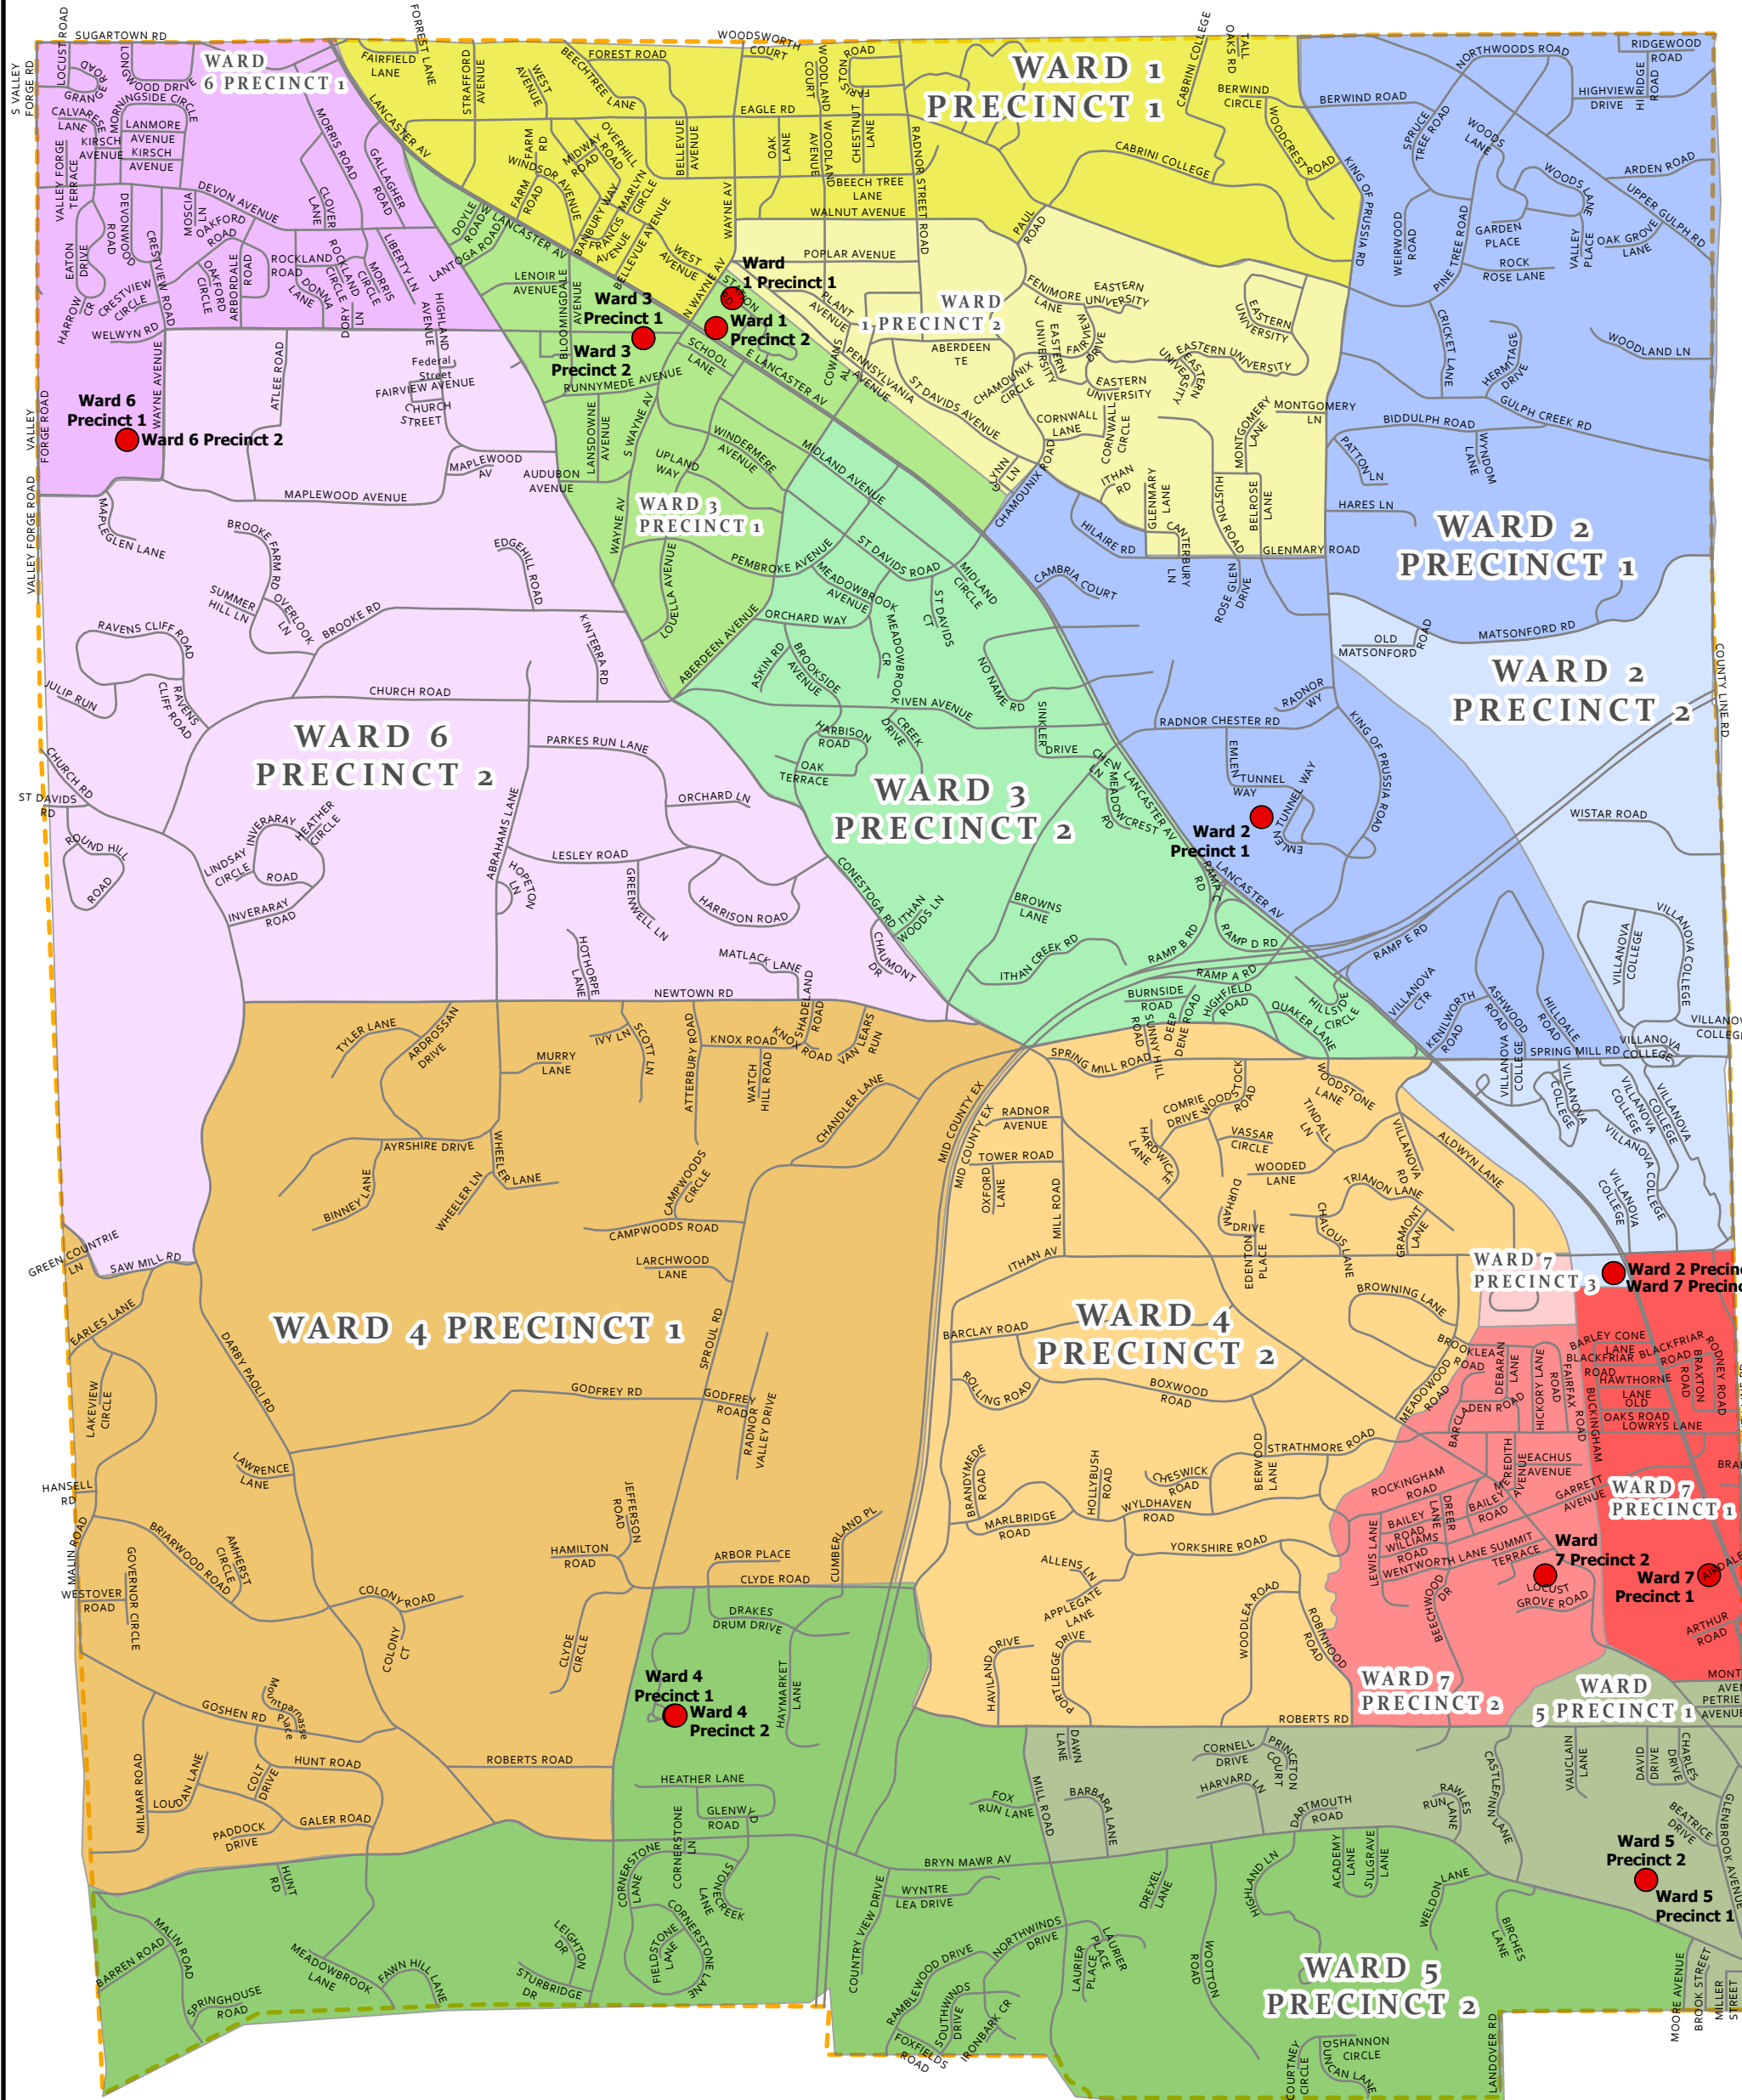

Voting Locations and Wards

Ward	Precinct	Polling Location	Poll Address	Ward	Precinct	Polling Location	Poll Address
1	1	Wayne Senior Center	108 Station Rd; Wayne PA 19087	5	1	JCHAI	274 S Bryn Mawr Ave; Bryn Mawr, PA 19010
1	2	Wayne Presbyterian Church	125 E Lancaster Ave; Wayne PA 19087	5	2	JCHAI	274 S Bryn Mawr Ave; Bryn Mawr, PA 19010
2	1	Radnor High School	130 King of Prussia Rd; Radnor PA 19087	6	1	Wayne Elementary School	651 W Wayne Ave; Wayne PA 19087
2	2	Mullen Center for the Performing Art	Lancaster Ave/Rt. 30 and S Ithan Ave	6	2	Wayne Elementary School	651 W Wayne Ave; Wayne PA 19087
3	1	Radnor Memorial Library	114 W Wayne Ave; Wayne, PA 19087	7	1	The Rosemont Plaza Apts	1062 Lancaster Ave; Bryn Mawr, PA 19010
3	2	Radnor Memorial Library	114 W Wayne Ave; Wayne, PA 19087	7	2	Radnor United Methodist Church	930 Conestoga Rd; Bryn Mawr, PA 19010
4	1	Ithan Elementary School	695 Clyde Rd; Bryn Mawr, PA 19010	7	3	Mullen Center for the Performing Art	Lancaster Ave/Rt. 30 and S Ithan Ave
4	2	Ithan Elementary School	695 Clyde Rd; Bryn Mawr, PA 19010				

* Effective Oct 2025, Source Delaware County