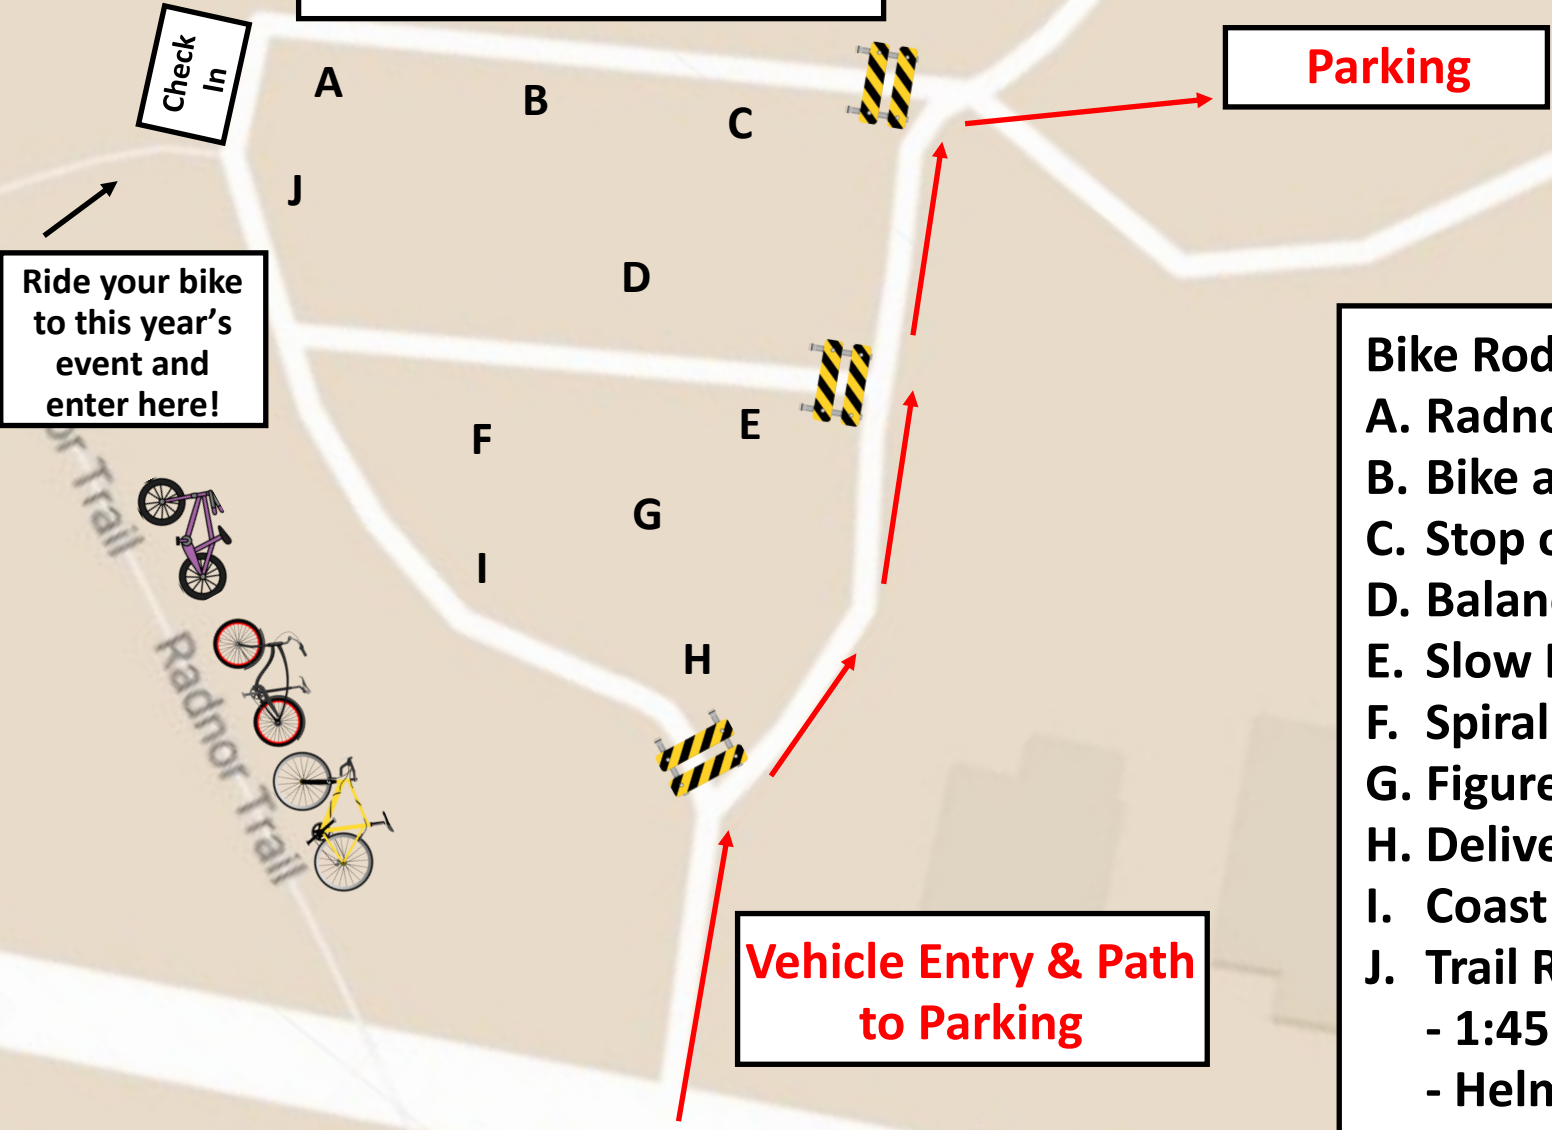

Bike Rodeo Course Map

- Bike Rodeo Course Legend:**
- A. Radnor Police
 - B. Bike and Helmet Check
 - C. Stop on a Dime
 - D. Balance Beam
 - E. Slow Race
 - F. Spiral
 - G. Figure 8
 - H. Delivery Challenge
 - I. Coast
 - J. Trail Ride Meeting Location
 - 1:45 PM & 2:30 PM
 - Helmets are Required!
 - Always Bike Safely!

Maplewood Ave

Maplewood Ave