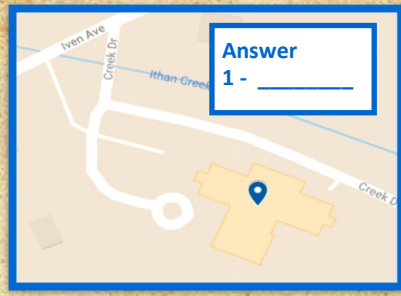

Radnor Business & Organization Treasure Hunt

Participate in our free community pirate treasure hunt in Radnor Township all throughout the month of April!

Print out our special treasure map and stop by each participating location to hunt for the skull coin that is posted somewhere at their property! Each site will have a specific colored coin assigned to them. Mark down what color coin you find on your map and continue on through the Township until you find them all!

Hours will vary by location and some locations may have limited hours, so please plan ahead before visiting. For select locations, coins may be posted on the outside of their building.

Example Coin

1 - Radnor Township Municipal Building
(301 Iven Ave, Wayne)

Win a raffle prize! Submit your progress to our department throughout the month of April by sending a picture of your map to recreation@radnor.org. Every 6 visits will equal 1 entry into the raffle. Complete all locations and receive 3 additional entries! All maps must be submitted by Monday, May 3rd. Drawings will take place on Wednesday, May 5th.