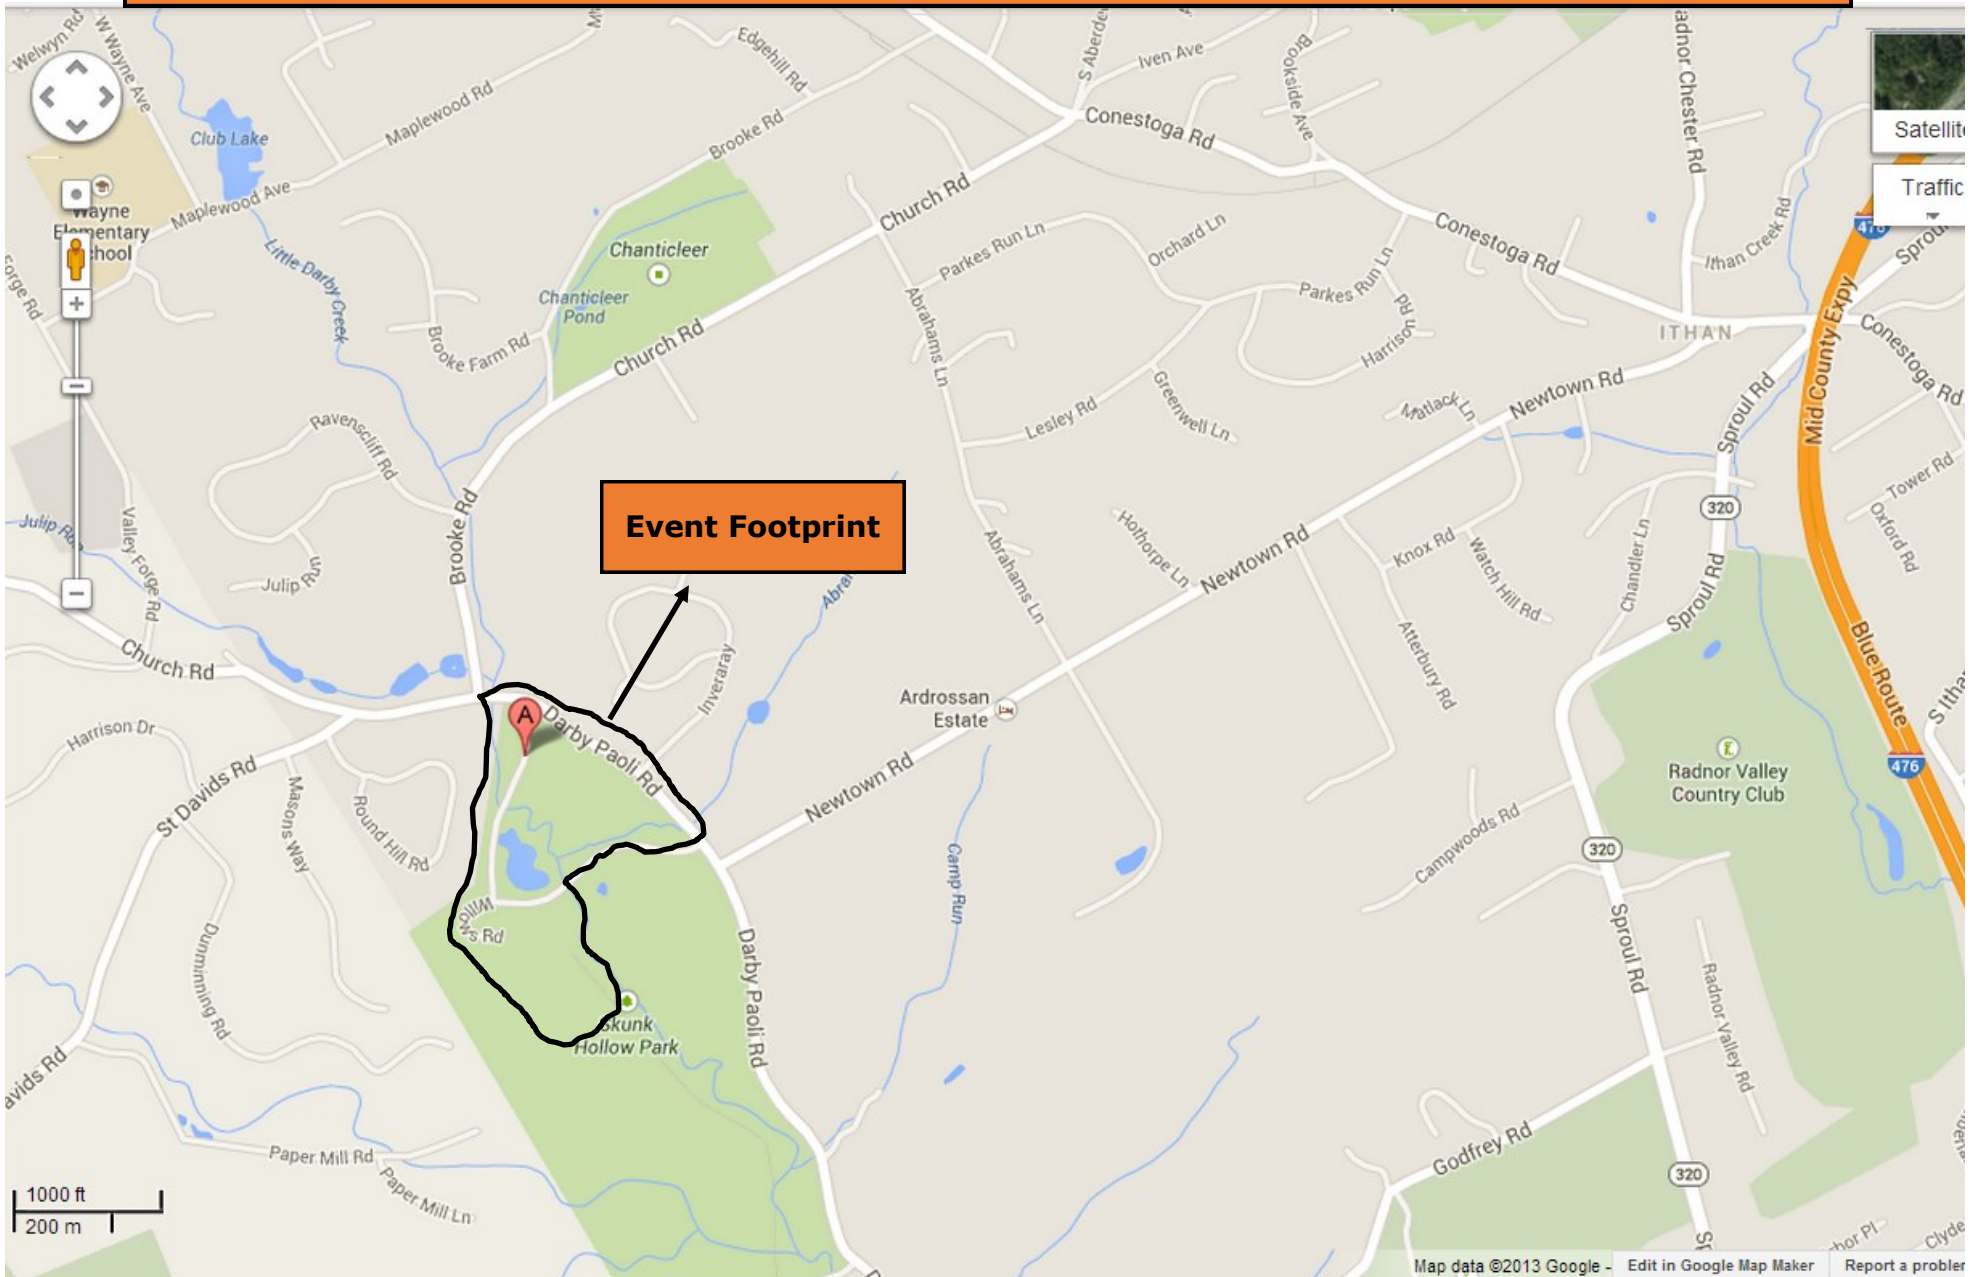

Great Pumpkin Patch Event- Sunday, October 6, 2019 (Rain Date: October 13)

Willows Park 490 Darby-Paoli Road, Villanova, PA

1:00 to 4:00 PM

Event Footprint

1000 ft
200 m

Darby Paoli Rd

Inveraray

Darby Paoli Rd

Willows Rd

GENERAL PARKING

GENERAL PUBLIC ENTER HERE

DELAWARE VALLEY AMATEUR ASTRONOMERS SOLAR VIEWING

3 BOUNCES

SPONSORS/VENDORS ENTER HERE

SPONSOR/VENDOR PARKING

VENDORS AND RECREATION TABLE IN PICNIC GROVE

TRACTOR HAYRIDE TO THE PUMPKIN PATCH

PONY RIDES

NEW! GEM MINING ACTIVITY

MECHANICAL BULL

LARGE PUMPKIN PATCH

SMALL PUMPKIN PATCH

Skunk Hollow Park