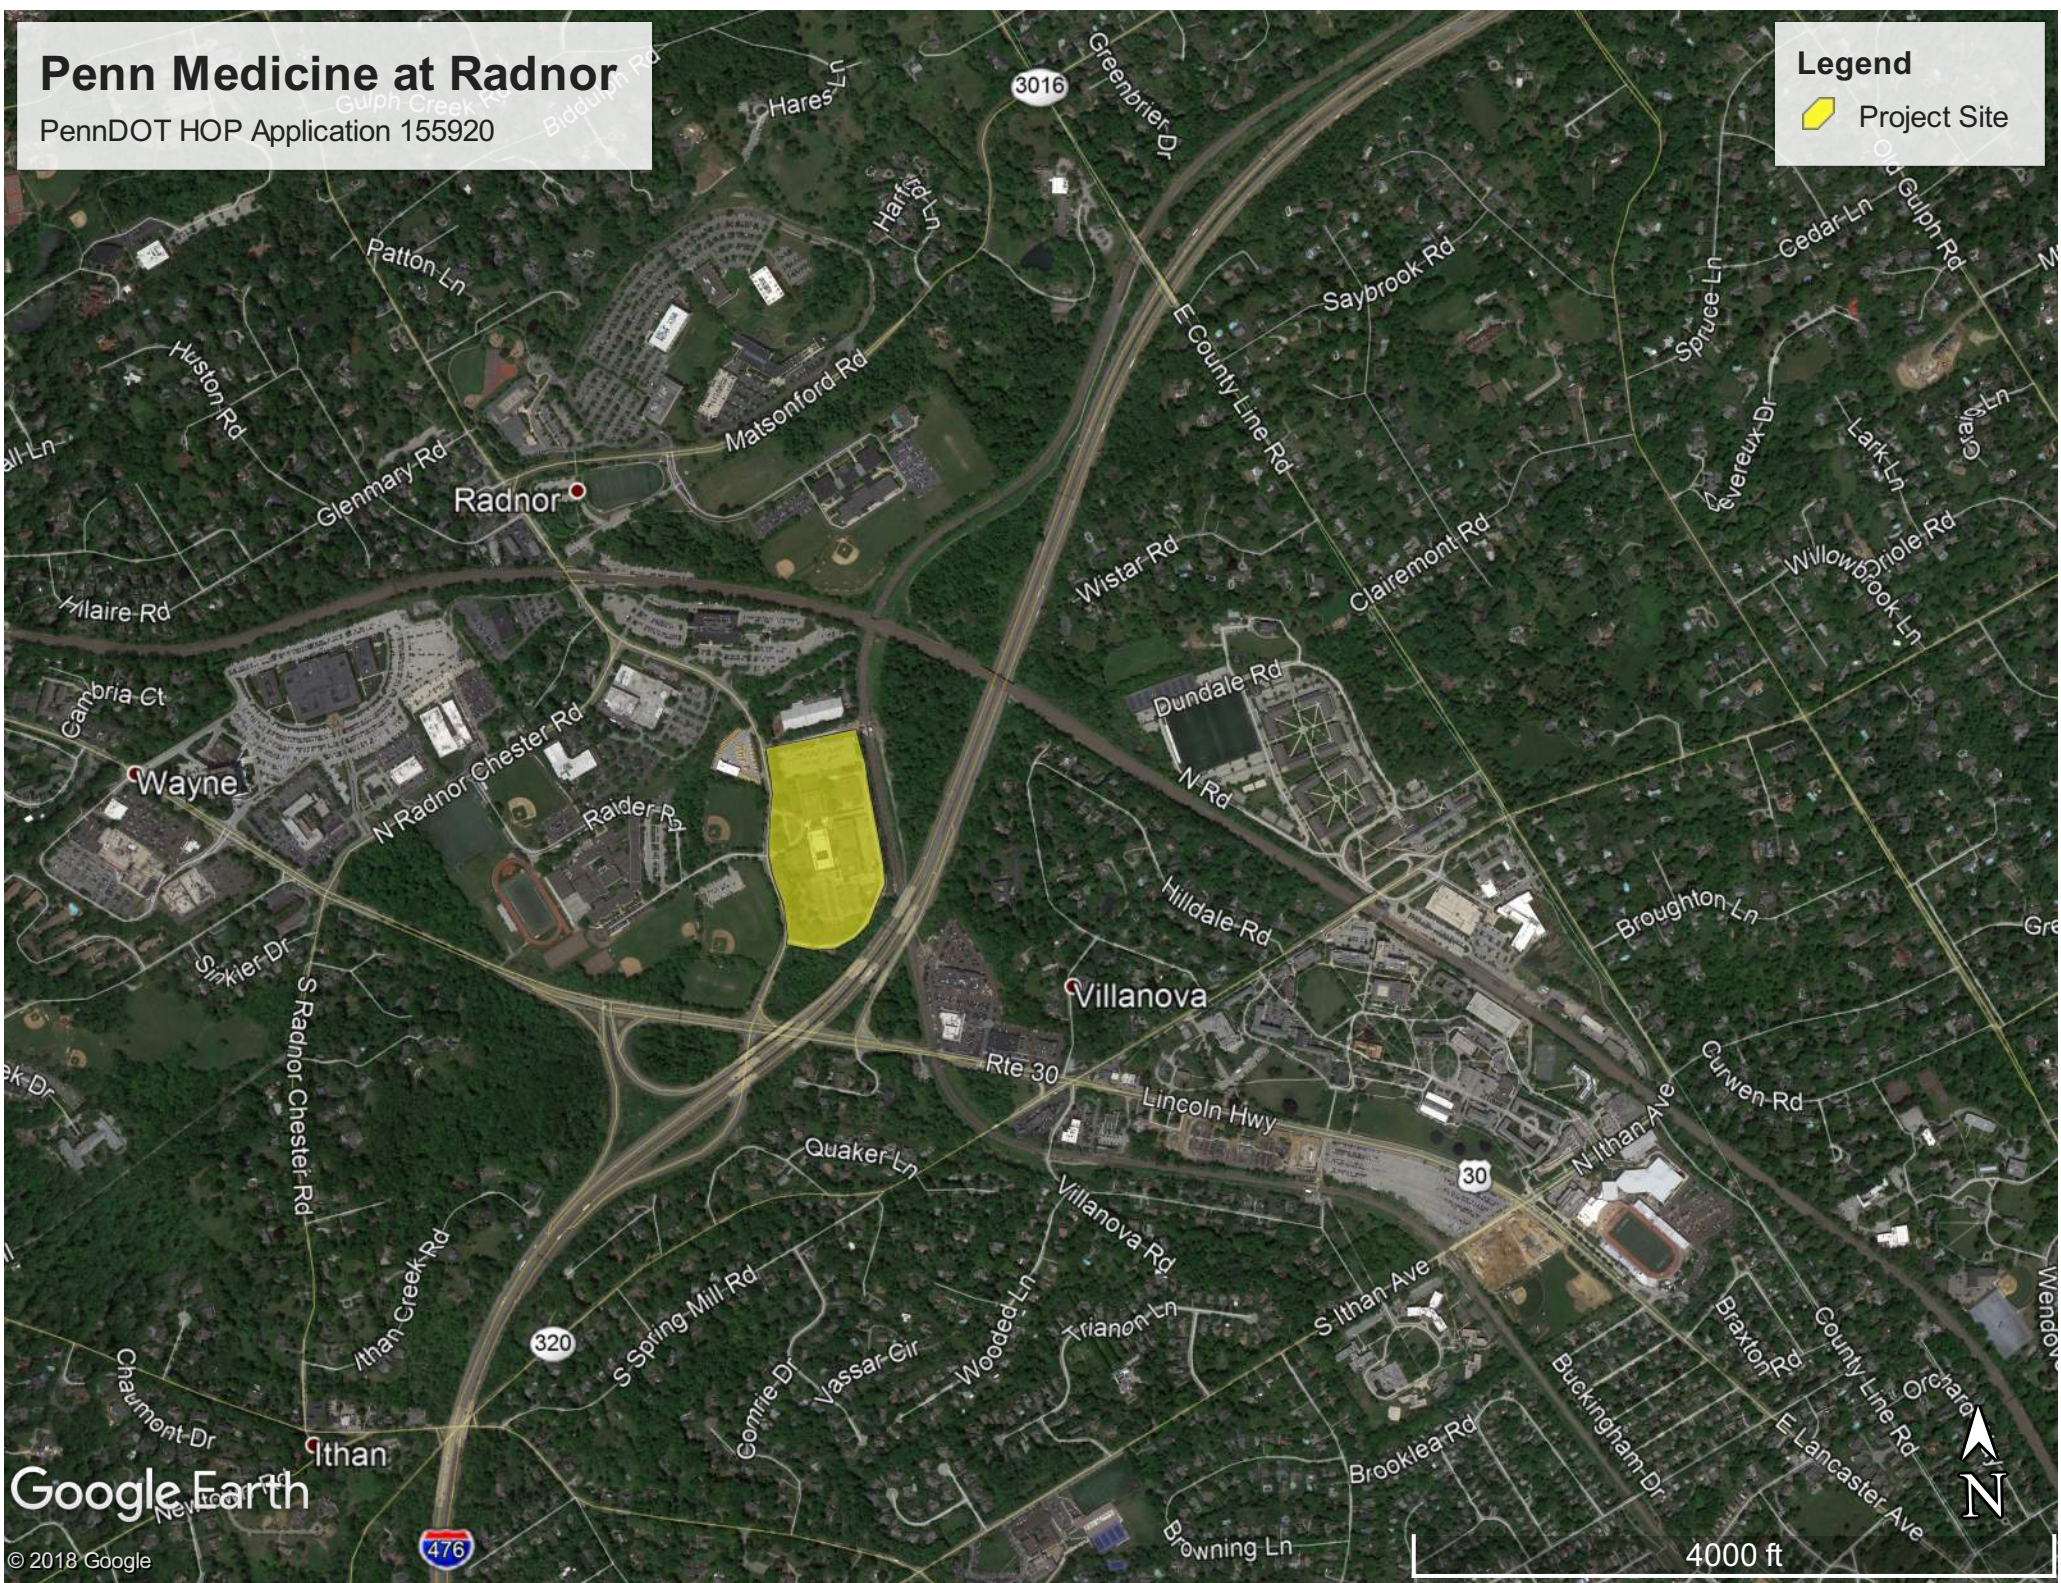

# Penn Medicine at Radnor

PennDOT HOP Application 155920

## Legend

 Project Site

Google Earth

© 2018 Google

4000 ft