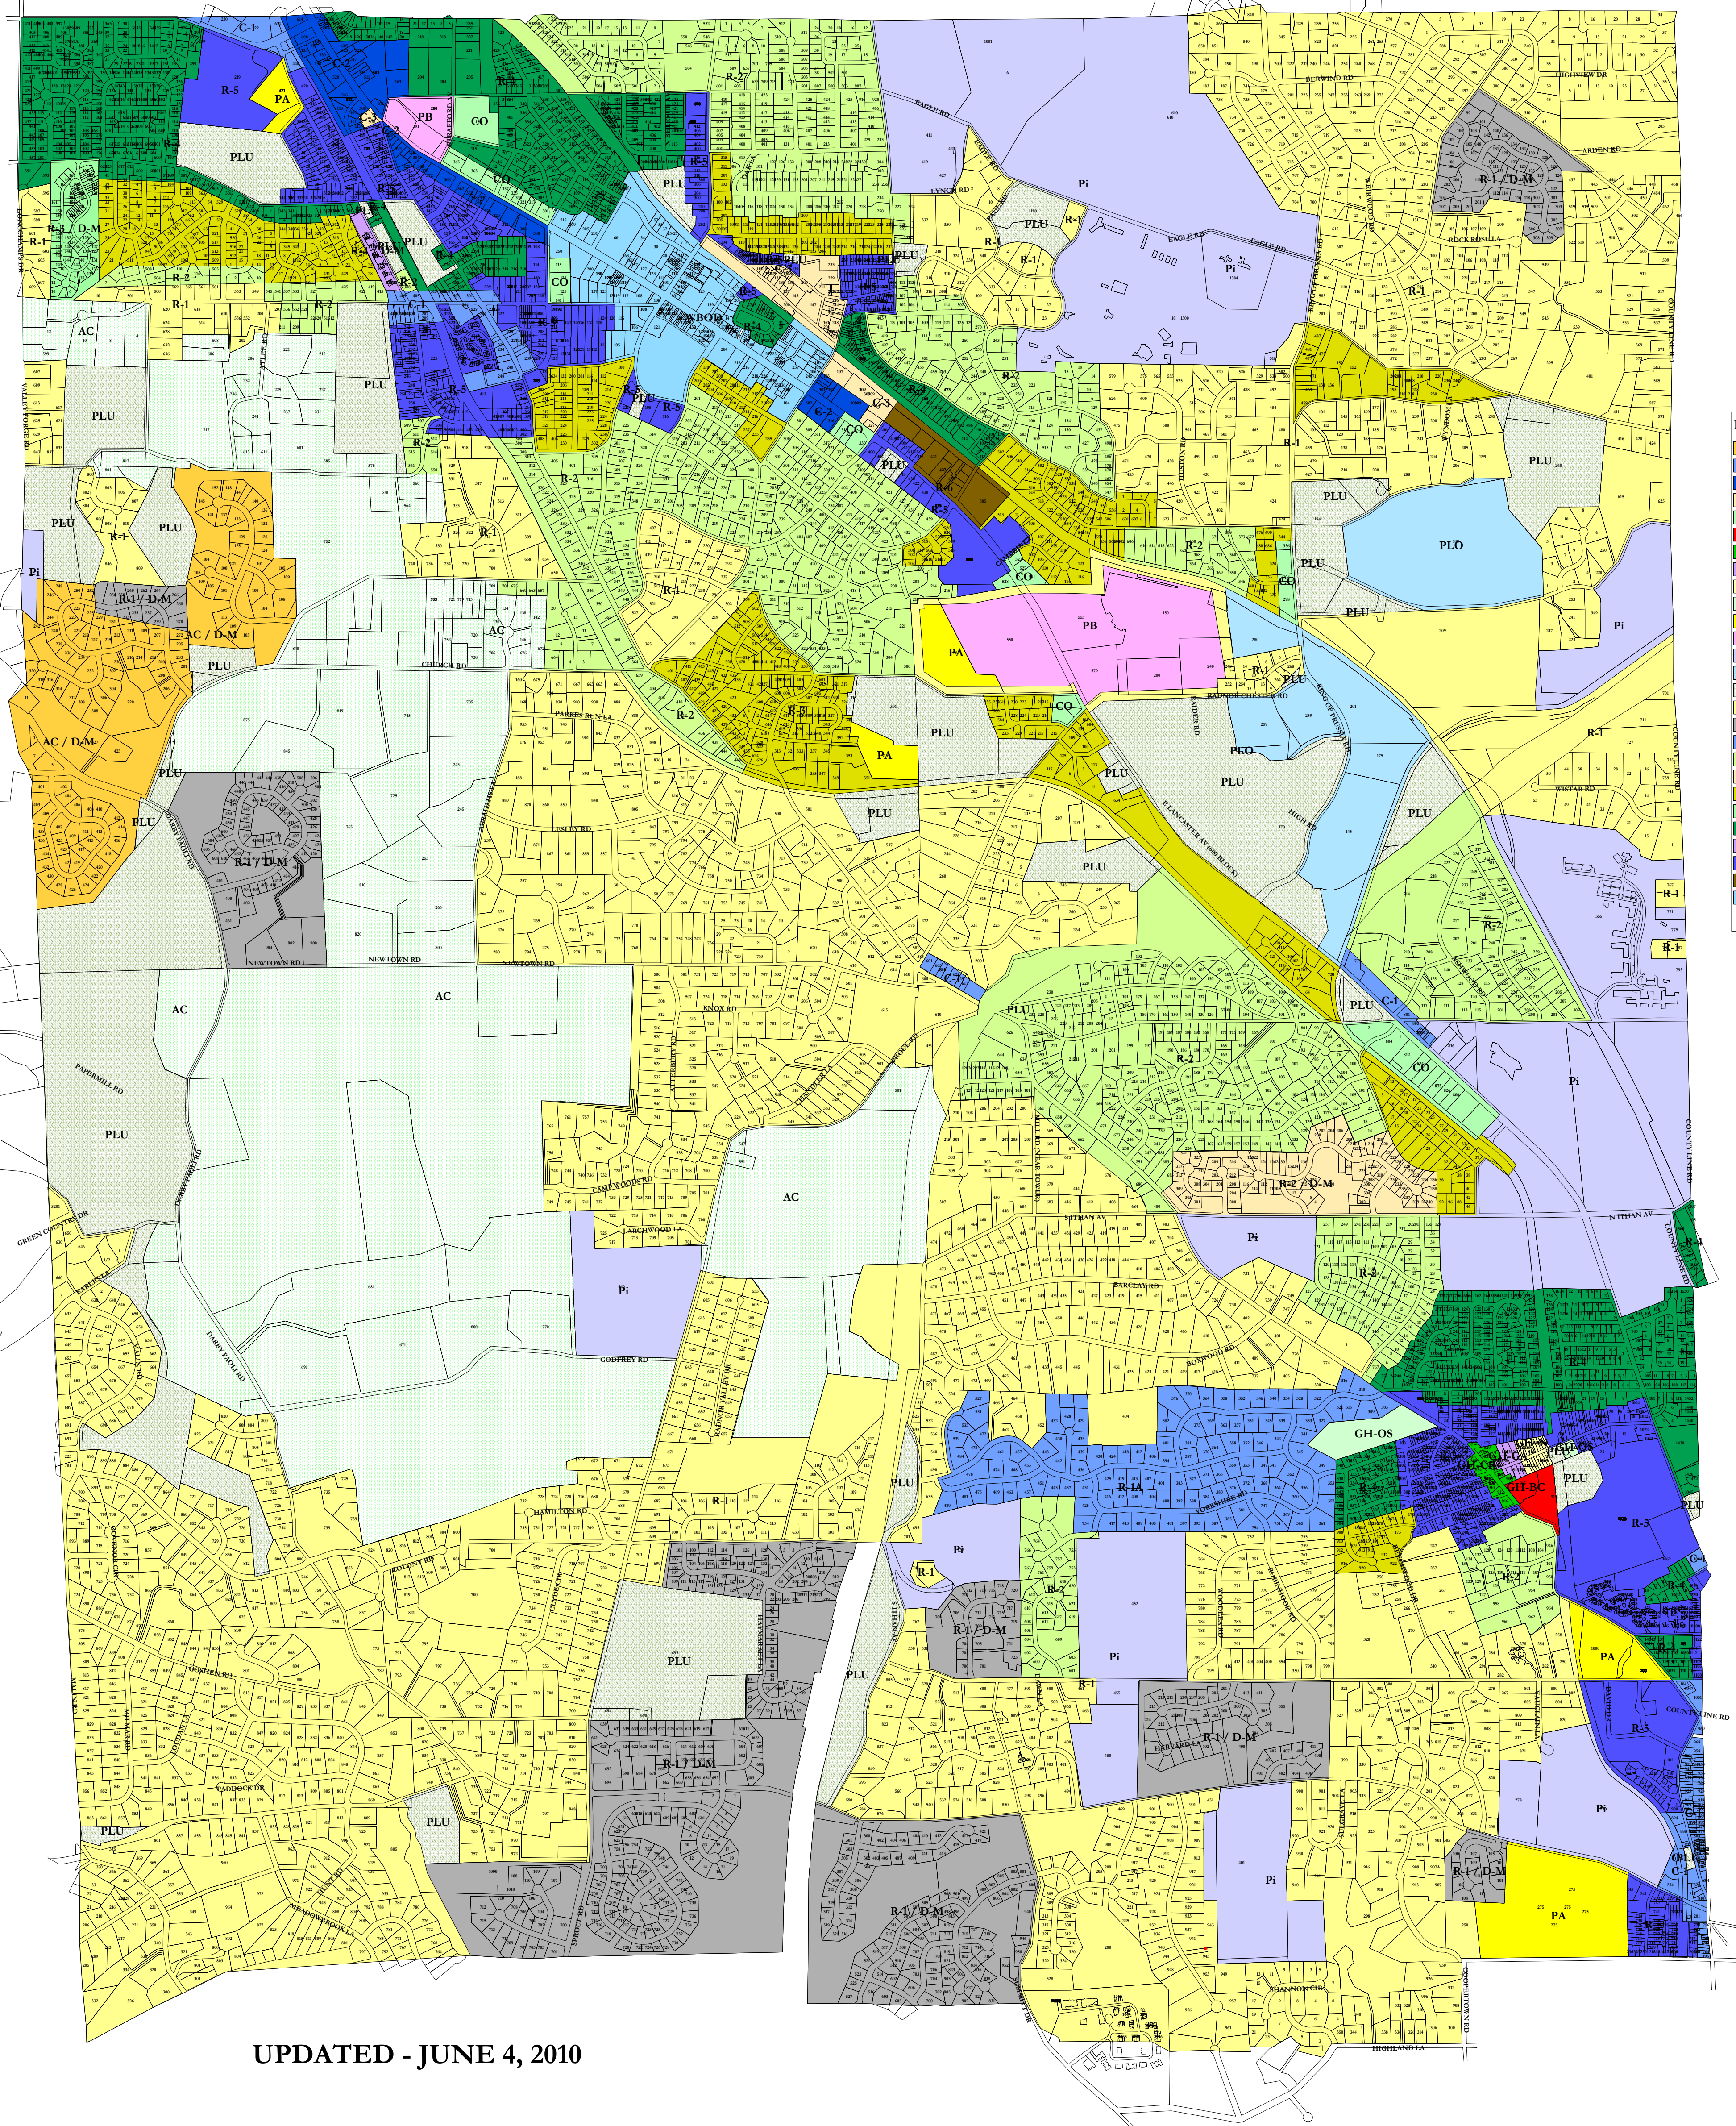

RADNOR TOWNSHIP ZONING MAP

District Name	
AC / D-M	Orange
C-1	Blue
C-2	Light Blue
C-3	Yellow
CO	Green
GH-BC	Red
GH-CR	Dark Green
GH-GA	Light Green
GH-N	Yellow-Green
GH-OS	Light Green
PA	Yellow
PB	Pink
Pi	Light Blue
PLO	Light Blue
PLU	Light Blue
R-1	Yellow
R-1 / D-M	Grey
R-1A	Blue
R-2	Yellow
R-2 / D-M	Grey
R-3	Yellow
R-3 / D-M	Light Green
R-4	Green
R-4 / D-M	Blue
R-5	Blue
R-6	Dark Blue
WBOD	Light Blue

UPDATED - JUNE 4, 2010